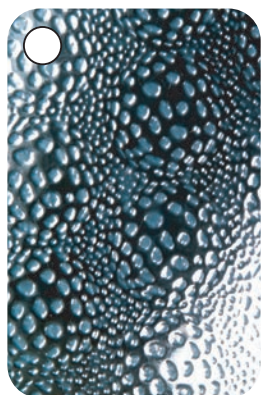

| SILVER |

2700 - Silver

Product
Laminate
Decor
2700
Finish
Silver
Thickness
1mm

2701 - Silver

Product
Laminate
Decor
2701
Finish
Silver
Thickness
1mm

2702 - Silver

Product
Laminate
Decor
2702
Finish
Silver
Thickness
1mm

SILVER

Mirror - effect metallic surfaces

ABET capturing the.....

virtual texture

delicate

truly divine

~ highly directional

~ strictly vertical applications only